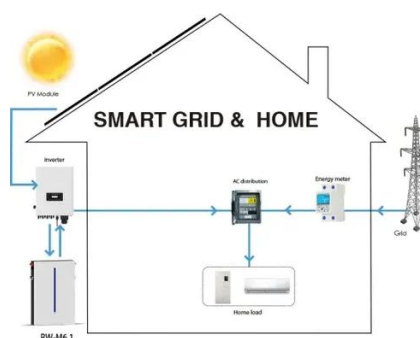

Indoor ess cabinet

The UL certified Outdoor ESS Cabinet has a robust and rugged internal and external structure. It is delivered >95% pre-assembled, having already been manufactured, assembled, ...