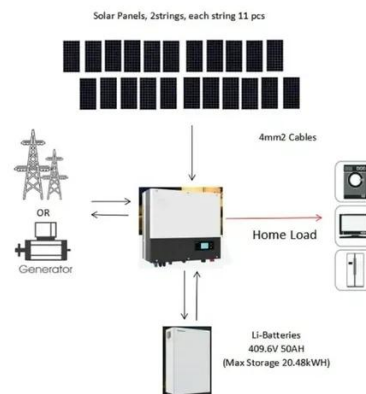

AZE's all-in-one IP55 outdoor battery cabinet system with DC48V/1500W air conditioner is a compact and flexible ESS based on the characteristics of ...