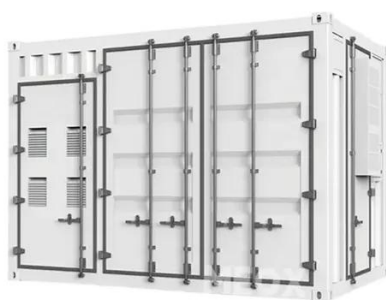

[Solar Energy Solutions for Telecom](#)

Adopt integrated energy solutions Intelligent technologies that minimize the use of expensive energy and enable flexible, yet reliable power delivery are available now. Optimal energy use ...