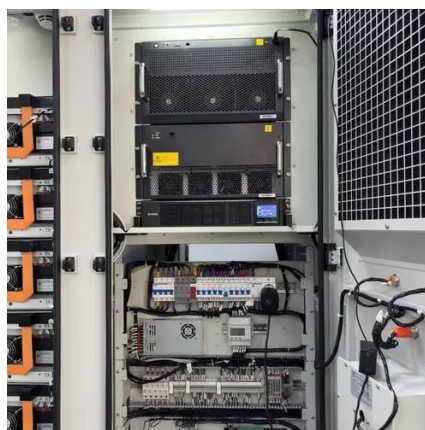

[List of energy storage power plants](#)

The energy is later converted back to its electrical form and returned to the grid as needed. Most of the world's grid energy storage by capacity is in ...