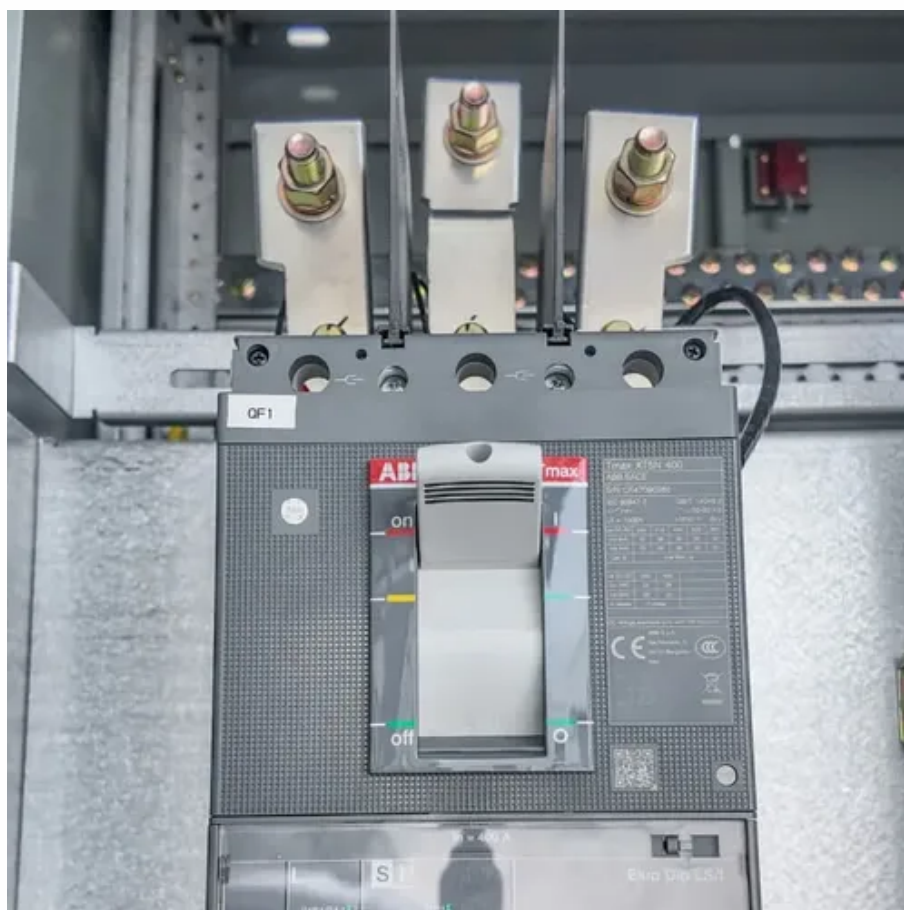

Swdk series portable intelligent digital display mobile power supply

Swdk series portable intelligent digital display mobile power supply

[Portable Energy Storage Mobile Power Supply 100W 76.8Wh, ...](#)

ST's portfolio of display supplies and controllers includes LCD/OLED PSUs with embedded-energy saving features and highly integrated VFD/LED front panel controllers.

[Futek , IHH500 , FSH03571](#)

The IHH500 Hand Held Portable Digital Display is FUTEK's solution that can be easily integrated to work with Load Cells, Torque Sensors and ...