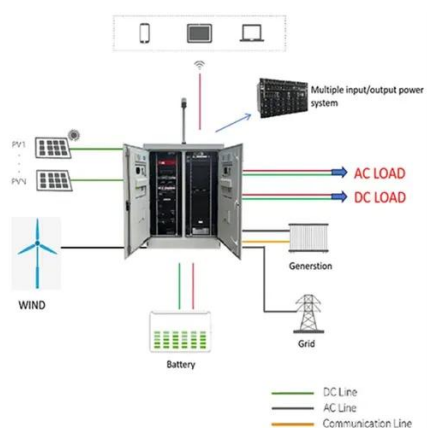

[OWON P4305 / P4603 Portable LCD Display Single Channel ...](#)

OWON P4305/P4603 Portable LCD Display Single Channel Linear Programmable Regulated DC Power Supply.

[Amazon : Digital Dc Power Supply](#)

FNIRSI DPS-150 DC Power Supply Variable, 30V 5A Adjustable DC CNC Power Supply with 4-Digit IPS Display,

[NICE-POWER DC Power Supply Variable 120V 3A High ...](#)

Buy NICE-POWER DC Power Supply Variable 120V 3A High Precision 4-Digits LED Display 5V/2A USB Port Test Lead Output and Input Cord Metal at business.walmart Professional ...