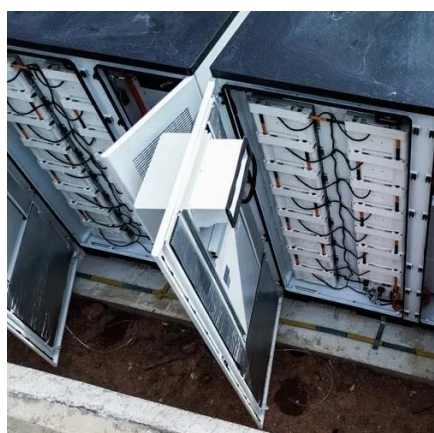

[Taipei , History, Population, Map, & Facts , Britannica](#)

Taipei Travel

Wherever you go, the cultural kaleidoscope of Taipei showcases exhilarating diversity. Incense-veiled temples with exquisite carvings and paintings dating back to dynastic times blend ...