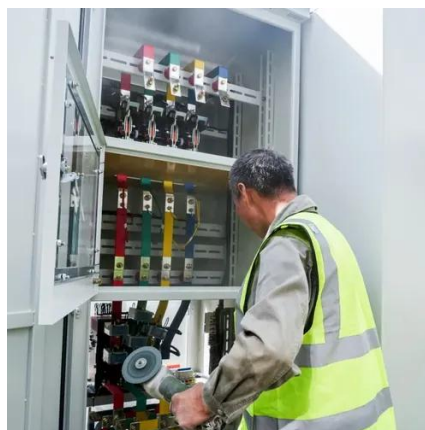

160000 kW Installed Featured Products Discover our most popular solar products and solutions About Us Tanzania's leading provider of solar energy solutions. We specialize in delivering ...

[Integrated Solar & Battery Cabinet for Remote Telecom Systems](#)

Designed for remote locations, it integrates solar controllers, inverters, and lithium battery packs to ensure stable and continuous power for telecom equipment, surveillance systems, and off ...