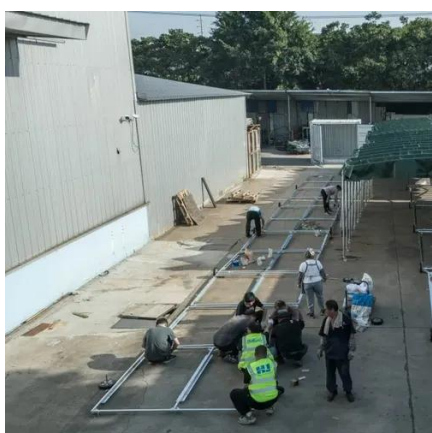

14U Outdoor Base Station Cabinet