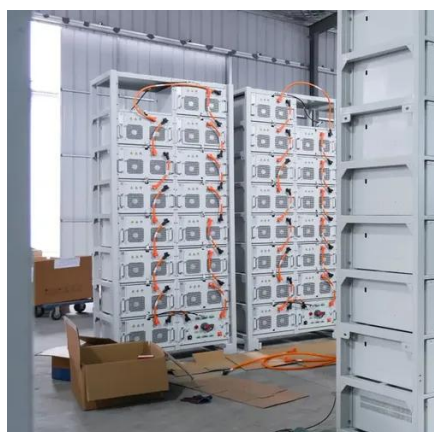

United Rentals' extensive fleet of electrical power distribution equipment features distribution boxes and panels, including spider panels, stand-alone circuit breakers and transfer switches, ...