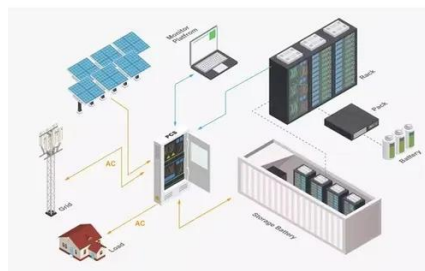

[AC to DC Converter, Rack Mounting Version, 48V DC, 10.5 ...](#)

This is an external converter power supply which is available in a portable desktop and 19 inch rack mount version, with four fuse protected outputs in the rack mount version.