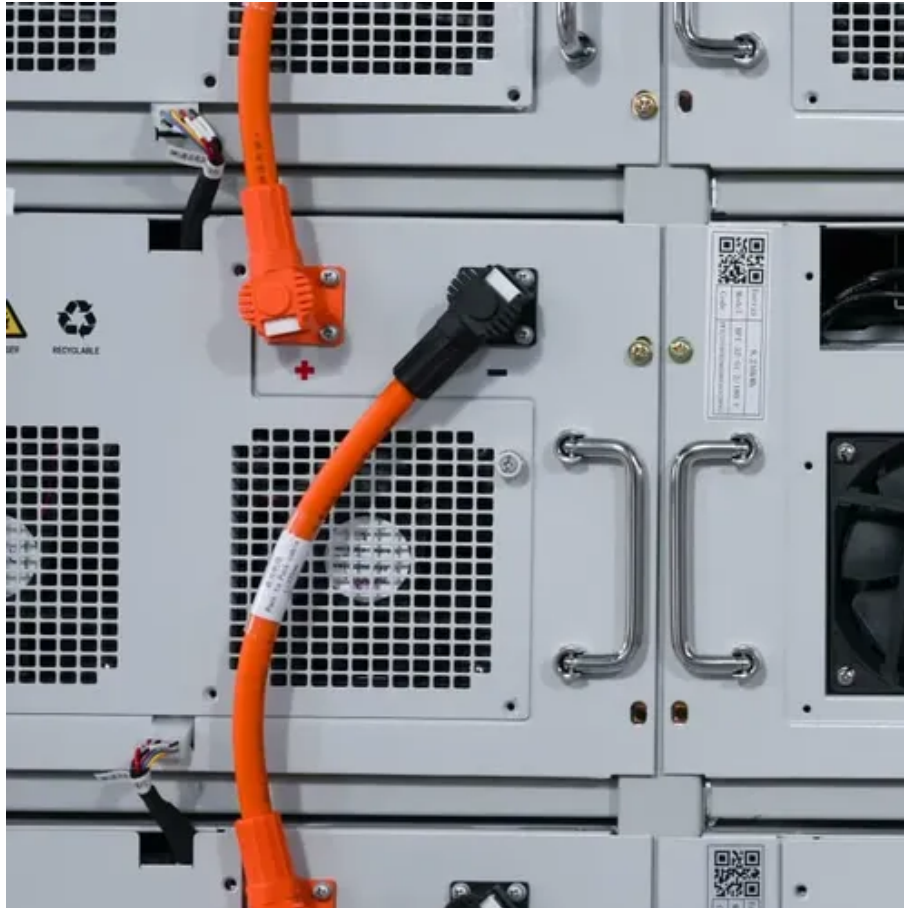

Thailand Communication Power Supply Rack IP65

Overview

What is an IP65 server rack cabinet?

Provides a secure, climate controlled environment for any electronic equipment. AZE's IP65 Outdoor Wall Mount Server Rack Cabinets are designed to protect your sensitive network equipment from harsh environments, with 6U, 9U, 12U, 15U and 18U available.

What is a 6U IP65 wall mount outdoor cabinet?

AZE's 6U IP65 Wall mount Outdoor Cabinet are designed to protect your sensitive network equipment from harsh environments, with waterproof and dustproof features to safeguard it from the elements, while still keeping the equipment secure outside. Includes: locking door with gaskets and filters, 19 inch rackmount rails, wallmount brackets or hardware.