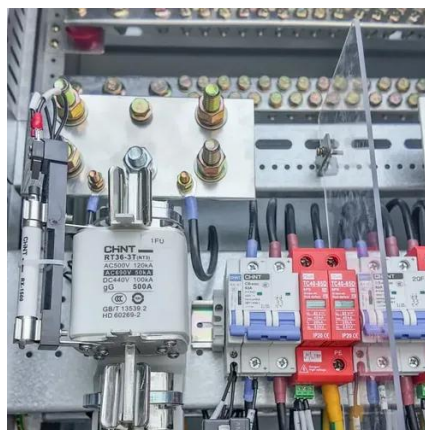

Delta's all-in-one residential energy storage system is designed to optimize power usage from your solar PV system. The system is composed of the E5 hybrid inverter as well as an external ...