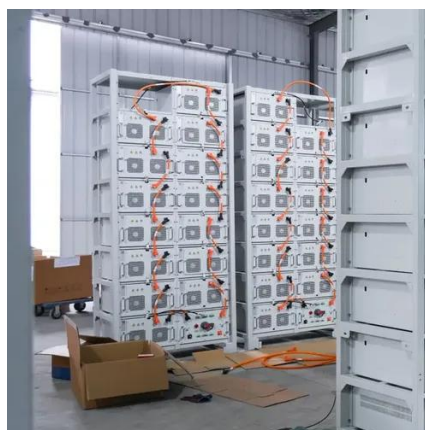

[Communication Enclosures](#)

These weatherproof indoor/outdoor telecom cabinets are modeled after proven designs, and they are customizable to meet your needs. We can ...