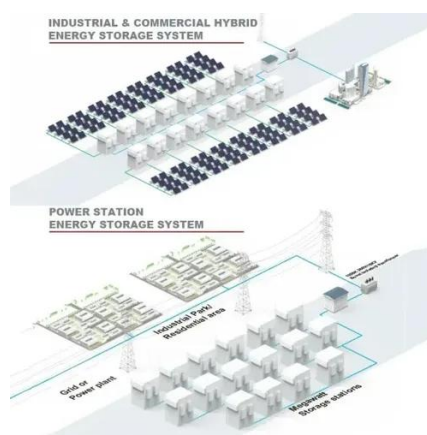

Transmission Node User Cabinet 1000V Project Solution

Telecom Cabinets

Telecom Cabinets provide secure, organized housing for telecommunications equipment, ensuring reliable connectivity and easy maintenance. Designed for both indoor and outdoor ...

1000V LFP Energy storage Liquid

Applications 1. Peak cutting and valley filling: The use of peak-valley electricity price difference, charging when the price is low, peak ...

OptiX OSN 1800 OTN Platform -- Huawei Enterprise