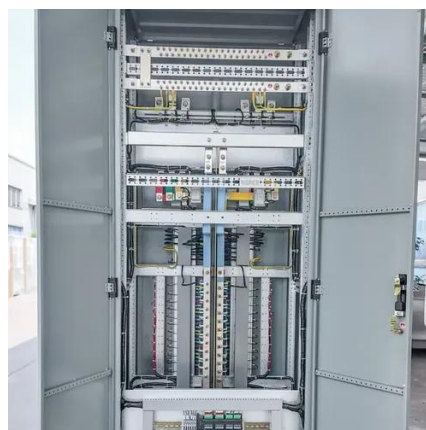

[FusionCube 1000 Cabinet](#)

FusionCube 1000 Cabinet Huawei FusionCube 1000 Cabinet is a one stop branch IT infrastructure solution for Remote and Branch ...

[Purpose-Built Customizable Cabinet Solutions, Legrand](#)