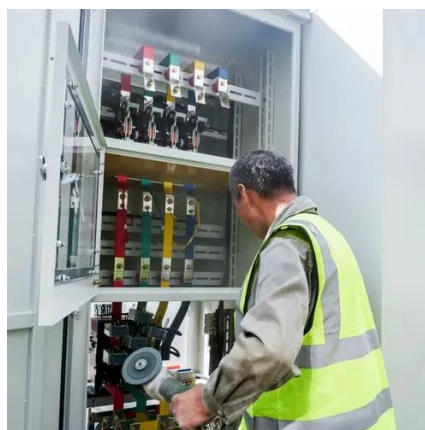

Cable Management

Cabinets, Thermal Management, Racks and Enclosures Our vast selection of cabinets, thermal management, racks, enclosures for ...