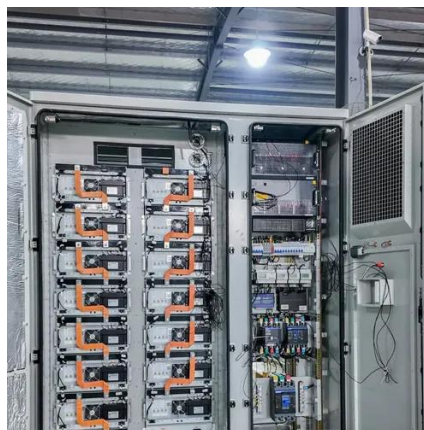

PowerCombo , C& I BESS , Intelligent & Reliable BESS

RESILIENT, RELIABLE, INTELLIGENT ENERGY STORAGE SYSTEM PowerCombo-20C2H1600K is purpose-designed for various C& I and utility applications. Engineering from ...

Design of an Intelligent Storage Cabinet System based on

As the most common household item, storage cabinets face challenges such as dampness, mold, and high temperatures that can damage important paper documents and other items. ...