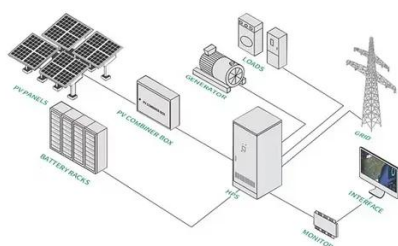

### [What Is an Energy Cabinet and How Does It Work?](#)

An energy cabinet is the hub of the modern distributed power systems--a control, storage, and protection nexus for power distribution. Powering a 5G outdoor base station ...

### [Distributed energy storage node controller and control strategy based](#)

A plug and play device for customer-side energy storage and an internet-based energy storage cloud platform are developed herein to build a new intelligent power ...

### Imax

Imax Power's STS cabinet achieves seamless switching within 20ms between mains and energy storage systems by deeply integrating static switches with intelligent detection ...