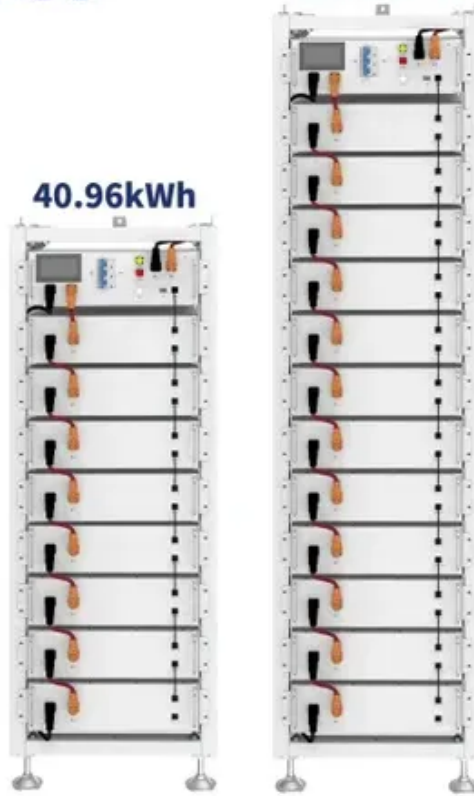

# Tunnel cabinet 1000mm deep

**ESS**

**61.44kWh**

**40.96kWh**