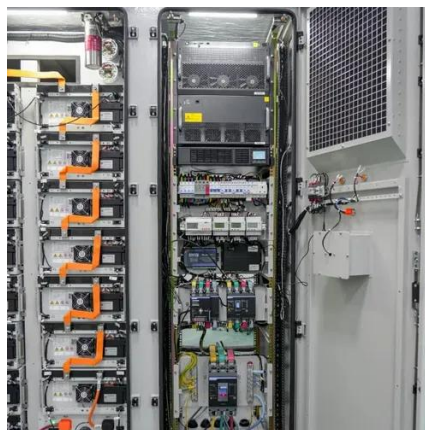

[NavePoint 42U Server Cabinet 1200mm Deep with Locking ...](#)

With adjustable depth and full-height cable management, the 42U NavePoint Commercial Series cabinet accommodates various 19-inch equipment for a neat installation.