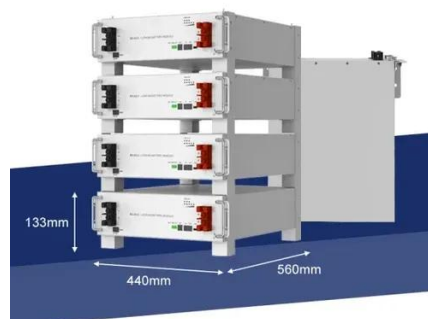

[What exactly is the Battery Storage mode? : ...](#)

The whole meaning for storage mode is: The manufacturer charge the battery to around 50% Enable storage mode. (less consumption of ...