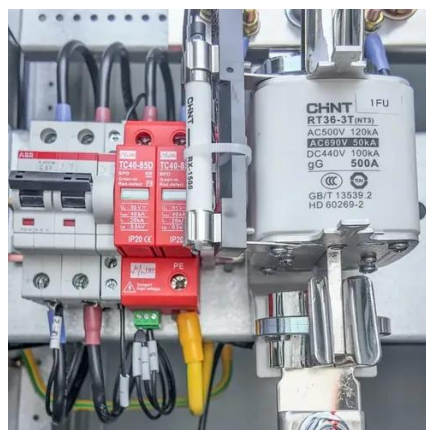

[How to change Battery Saver Mode settings in Windows 11](#)

You can immediately switch to the battery saver mode by clicking the Turn on now button next to the Battery saver option. This works when your laptop is not plugged into a ...

[How to change Battery Saver Mode settings in ...](#)

You can immediately switch to the battery saver mode by clicking the Turn on now button next to the Battery saver option. This ...