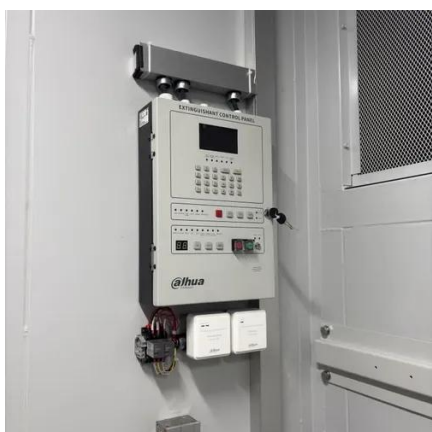

[Industrial HVAC Telecom Enclosures , NEMA-Rated Outdoor ...](#)

AZE's HVAC outdoor telecom enclosures and cabinets are designed specifically to protect high density installations of network equipment in outdoor environments and are ideal for wireless, ...

**2MW / 5MWh
Customizable**

[Outdoor Telecommunication Enclosures](#)

Versatile installation features: Our enclosures have two universal wall and pole mounting brackets and an adjustable and removable back plate. This construction allows for smooth installation ...