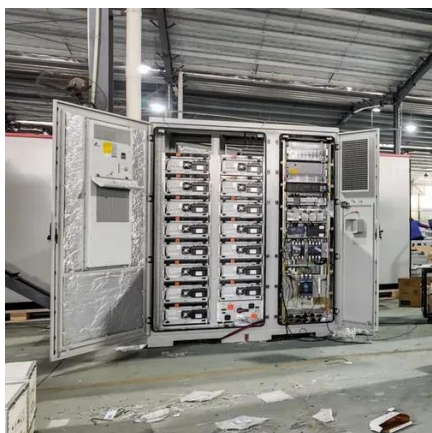

UK Optical Storage Charging Communication Power Supply Cabinet 1200mm Deep

UK Optical Storage Charging Communication Power Supply Cabinet 12

[Lenovo 42U 1200mm Deep Racks](#)

Lenovo 42U 1200 mm Deep Static and Dynamic Rack offerings are industry-standard 19-inch server cabinets that are designed for high availability server environments.

[Prism FI 47U 600mm Wide 1200mm Deep Server Cabinets](#)

Prism 47U 600 wide x 1200 deep FI server cabinets for data centre servers and IT networking devices from Server Room Environments.

[1200mm Deep 42U Server Cabinets & Server Racks](#)