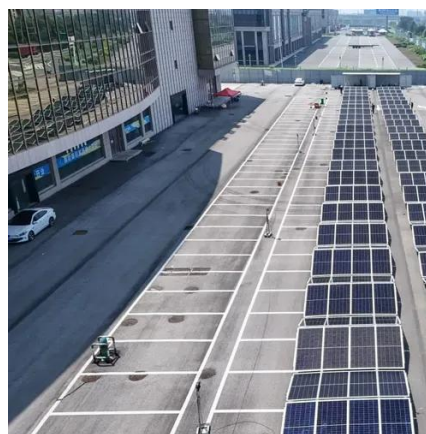

The Ultimate Guide to Power Cabinet: Everything You Need to ...

A power cabinet is a storage unit designed to house and protect charging equipment, power supplies, and devices. These cabinets are often built with durability in mind, ...