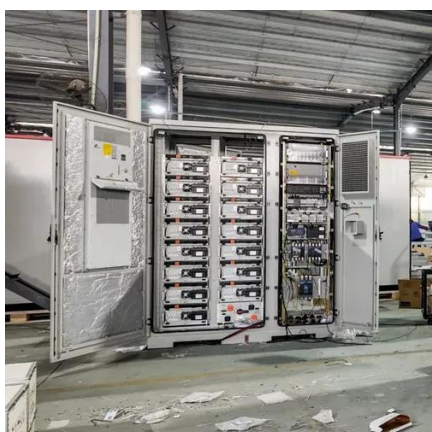

Raycap's cabinet solutions for LTE-/5G antenna locations offer the highest reliability to effectively support mobile network operations. The indoor and outdoor cabinet systems ...

[SYSRACKS Official Store: Racks, Cabinets](#)