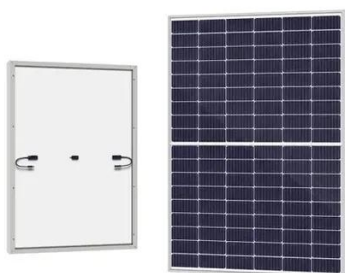

Communication Outdoor Enclosure Box Cabinets
Heat Exchanger IP66 1000mm Battery Cabinet
Manufacturer Outdoor Telecom ...

[42U Server Rack Cabinet, 1000mm depth, ...](#)

Our 42U server rack cabinet has a glass front and perforated French rear ...

Racks & Cabinets

Racks & Cabinets Belden offers a complete line of open frame racks and cabinets that support all applications, from single-rack or cabinet ...

[Custom Power Supply Cabinets , Riteoptic](#)

Riteoptic integrated power system is a miniaturized power outdoor cabinet system for the communications industry. The power supply combines ...

[southwest communication power supply cabinet
1000mm deep ...](#)