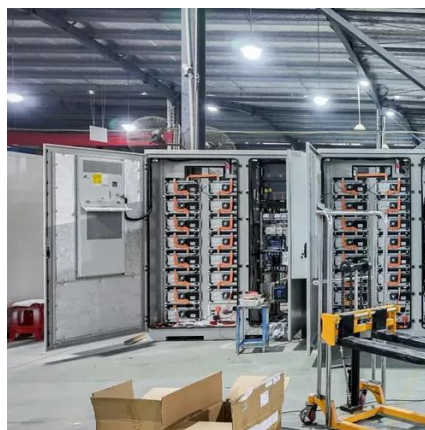

The NavePoint Commercial Series cabinets come pre-assembled for easy setup and include pre-installed heavy-duty locking casters for mobility, and leveling feet for use when the fully racked ...