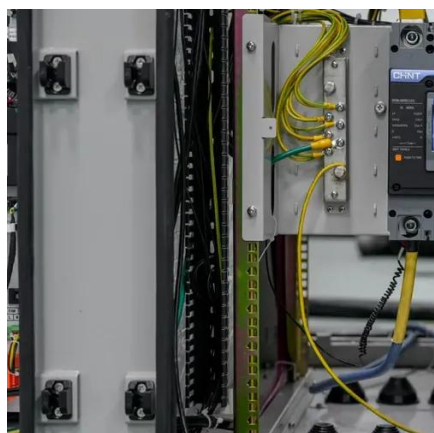

Riteoptic integrated power system is a miniaturized power outdoor cabinet system for the communications industry. The power supply combines ...

[southwest communication power supply cabinet  
1000mm deep ...](#)