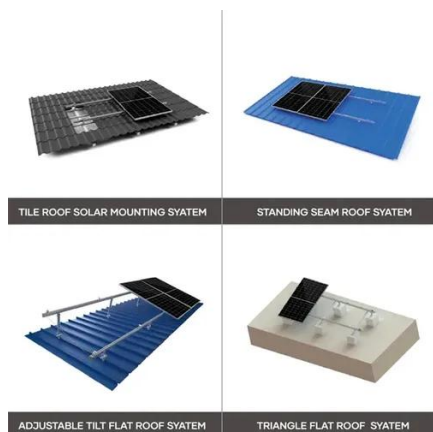

[Outdoor Telecom Cabinet , Outdoor Telecom Enclosures , Cube ...](#)

Charles Universal Broadband Enclosures (CUBE) are constructed to withstand the elements and provide superior protection for active electronics in all environments.