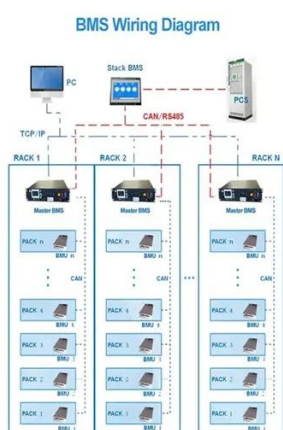

Cabinet wishes to highlight that refurbishment of the National Sports Stadium in Harare to Confederation of African Federation (CAF) approved Standards is at an advanced ...

[10 Best Stadiums in Africa](#)

Conclusion African stadiums are a testament to the continent's love for sports and its commitment to hosting world-class events. From ...

[Electrical System Design for Sports Stadiums: A Guide](#)

Learn how to design an electrical system for a sports stadium, covering load analysis, power supply, lighting, sound, video, security, communication, and testing.

[Custom Power Supply Cabinets , Riteoptic](#)

Our base station cabinets can directly power nearly any communication equipment they house. The design of our racks and cabinets allow for ...