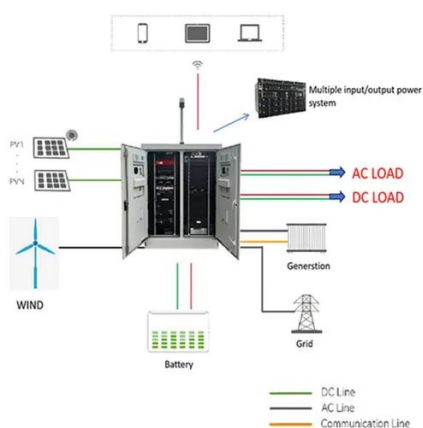

LongXing outdoor power cabinet provides flexible size options, offers the ideal enclosure solution to build the whole base station inside.