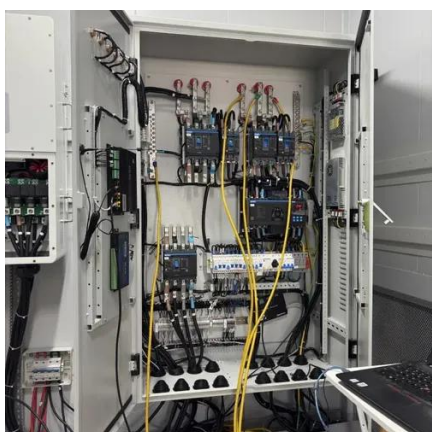

[NavePoint 42U Server Rack Cabinet, 1200mm ...](#)

The 42U NavePoint Commercial Series network server cabinets have capacity and quality --everything it takes to get the job done right for your ...

[Value 42U Server Racks 800mm Wide 1200mm Deep](#)

The VS42-8-12 Value 42U Server Racks 800 Wide 1200 Deep is a 42U high, 800mm wide and 1200mm deep free standing server rack from Server Room Environments for use in computer ...

[Serveredge 42RU 600mm Wide & 1200mm Deep Fully ...](#)

Serveredge CBN-42RU-612FS fully assembled rack enclosure is a perfect solution for securely storing your high-density server & standard rack mount equipments in data centres and ...

[NavePoint 42U Server Rack Cabinet, 1200mm depth, Fan ...](#)