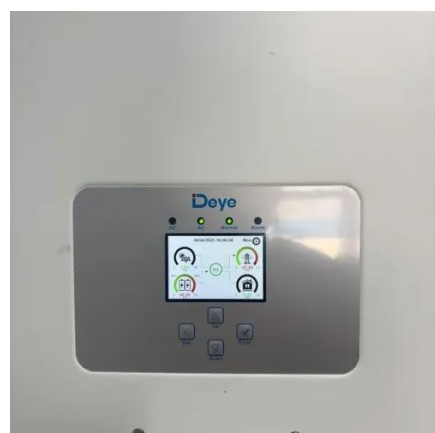

[IP55 ESS Outdoor Cabinet Energy Storage ...](#)

Based on a lithium iron phosphate battery system, the ESS outdoor cabinet serves as a comprehensive complete solution for stationary energy storage.

[8 Major Ports In Indonesia](#)