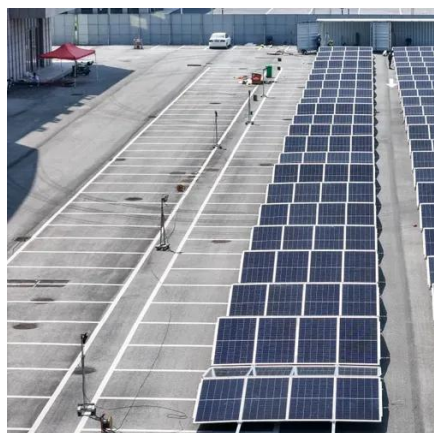

Waterproof Power Storage Cabinet for Ports in Indonesia

Waterproof Power Storage Cabinet for Ports in Indonesia

[IP55 ESS Outdoor Cabinet Energy Storage System .AZE](#)

Based on a lithium iron phosphate battery system, the ESS outdoor cabinet serves as a comprehensive complete solution for stationary energy storage.