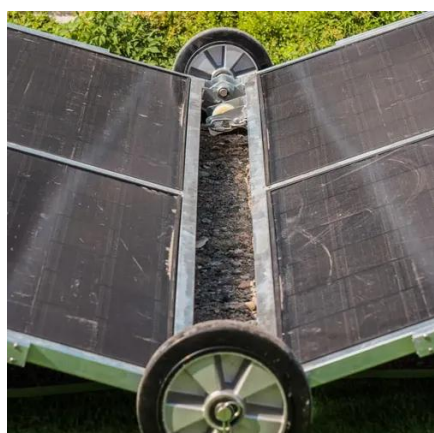

[IP55 Rack Outdoor Network Cabinet Enclosures - BridgeCom ...](#)

Constructed with a durable frame, the cabinet includes double-layered side panels with a 1-inch air gap to aid in heat dissipation. It meets IP55 and GB4208-93 standards for protection ...