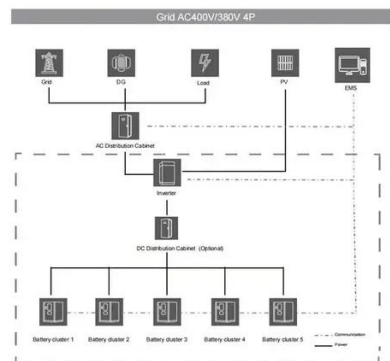

Escolha a luva certa para o seu esporte e nível de experiência como iniciante. Conte com a Maximum para equipar você com as melhores luvas de boxe, luvas de Muay Thai e muito ...