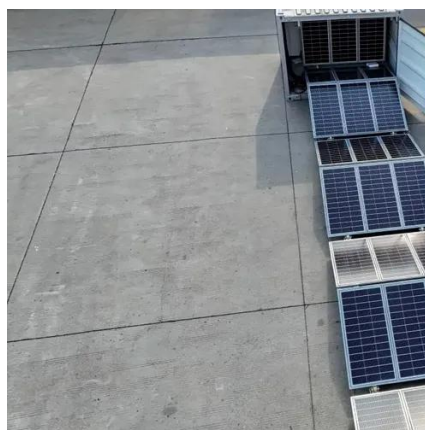

[What's the Best Enclosure for Your Telecommunications Devices?](#)

Selecting the right enclosure for telecommunications devices is essential for ensuring durability, protection, and optimal performance. From harsh outdoor environments to controlled indoor ...

[Outdoor Enclosures , NEMA-Rated Telecom ...](#)

Discover AZE's premium outdoor enclosures designed for superior weatherproof protection and NEMA-rated durability. Perfect for industrial ...