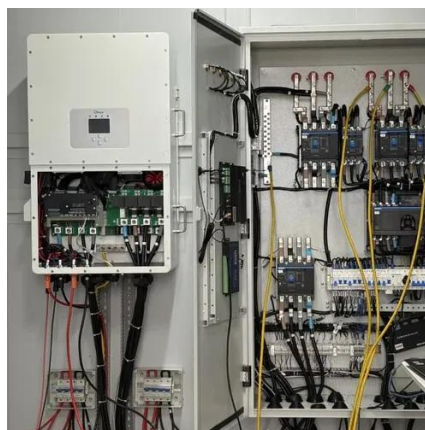

This article explores the many advantages of telecom cabinets designed for outdoor deployment and how choosing the right solutions, like Raycap's Fixed Telecom Cabinets, can make a ...