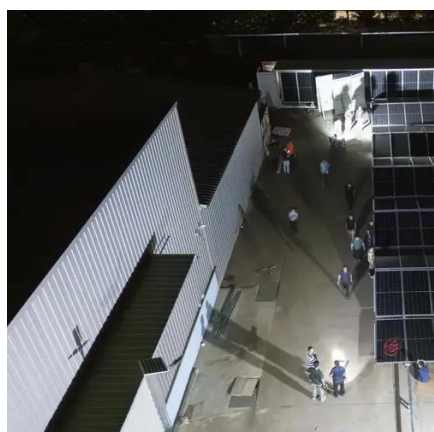

China leading provider of Outdoor Telecom Cabinet and Wall Mounted Telecom Cabinet, Suzhou Langji Technology Co., Ltd. is Wall Mounted ...