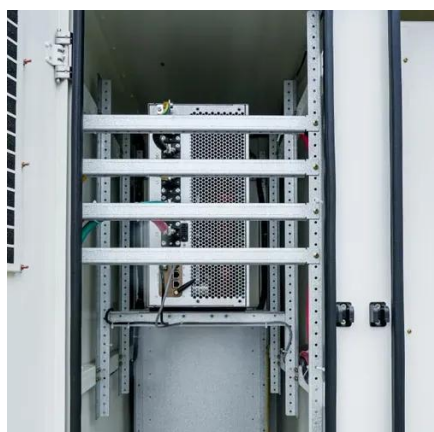

Explore the various types, components, and drive systems of modern building lifts, enhancing your understanding of vertical ...

[Understanding Outdoor Communication Cabinets](#)

...

Outdoor communication cabinets serve as vital enclosures for safeguarding telecommunications equipment in outdoor settings. These ...

[Cabinet cooling systems , Types, benefits, and ...](#)

A cabinet cooling system protects sensitive equipment from overheating. Learn about types of cooling systems for enclosures, key selection ...

[Understanding Outdoor Communication Cabinets](#)

...

Outdoor communication cabinets protect telecom equipment like routers and switches, ensuring durability, security, and optimal ...

Construction