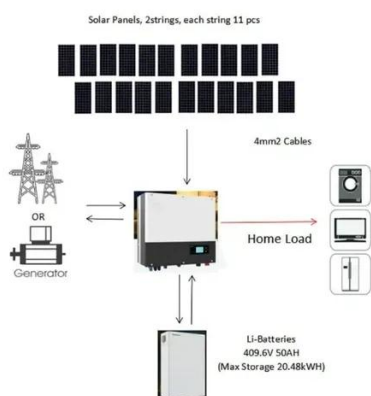

Outdoor communication cabinets provide a secure enclosure for monitoring systems, communication modules, and safety equipment. Their durable construction resists ...

[Telecom Cabinets , Telecommunication Enclosures .Telecom ...](#)

With over 20 million enclosures deployed and more than 50 years of innovation, Charles is the communications industry's go-to source for enclosed solutions. Combining a consultative ...