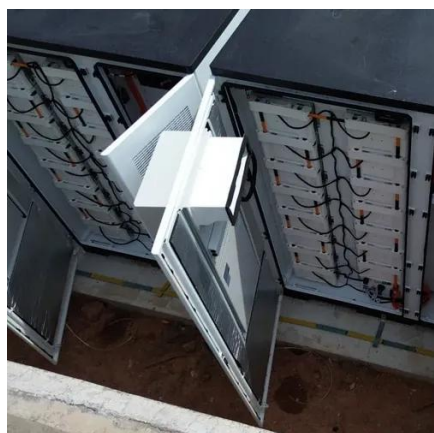

[Construction Security and Communication ...](#)