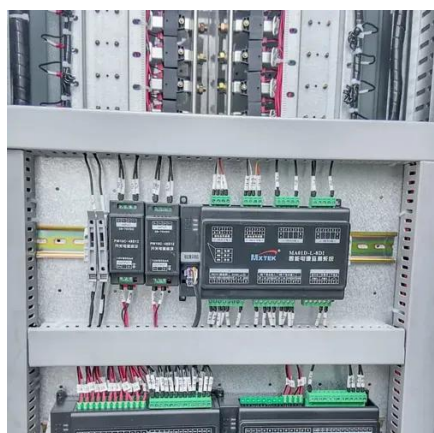

Which type of vertical communication cabinet is safer construction so