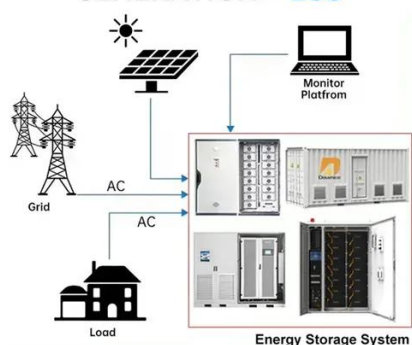

DISTRIBUTED PV GENERATION + ESS