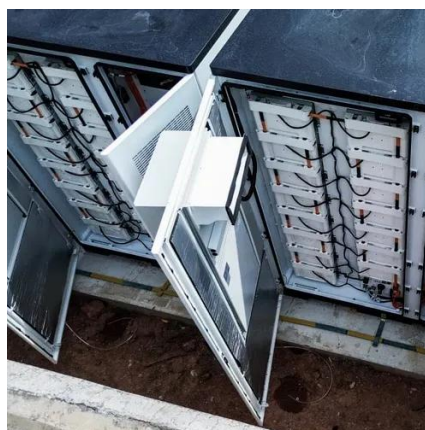

[Bidirectional Charging: V2L and V2G Explained for EV Owners - ...](#)

What Is Bidirectional Charging? Bidirectional charging refers to the capability of an EV's powertrain and battery system to allow electrical energy to flow in two directions -- from ...

[Outdoor Energy Storage Cabinet: 105KW/215KWh All-in-One ...](#)

Designed for harsh environments and seamless integration, this IP54-rated solution features a 105KW bi-directional PCS, optional air- or liquid-cooled thermal management, and parallel ...