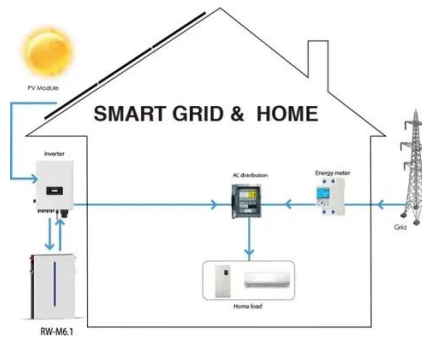

Uganda communication base station ground power cabinet Due to the widespread installation of Base Stations, the power consumption of cellular communication is increasing rapidly (BSs).

...