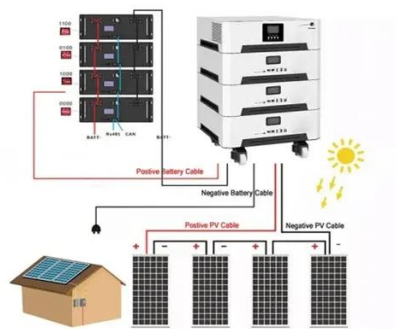

Zve10 outdoor solar power hub

Zve10 outdoor solar power hub

[SolarEdge Home Hub inverter 10kW Single Phase SE-10000H ...](#)

On-Grid and Off-Grid Capability: Provides 10kW power on-grid and 11.4kW power off-grid, making it versatile for continuous power supply and resilience during outages.

[SolarEdge Home Hub inverter 10kW Single Phase ...](#)

On-Grid and Off-Grid Capability: Provides 10kW power on-grid and ...

[Solar Edge - Energy Hub - 10 kW - Optimizable Inverter](#)

The Solar Edge Energy Hub 10 kW Optimizable Inverter offers unparalleled efficiency and control for residential solar installations. Its advanced features, such as dynamic peak management ...

SolarEdge

The SolarEdge - 10kW Home Hub Inverter is a 10kW powerhouse designed for storage-ready, single-phase residential solar systems. It supports backup power during outages, electric ...

[10 Best solar powered wifi 4g lte router](#)